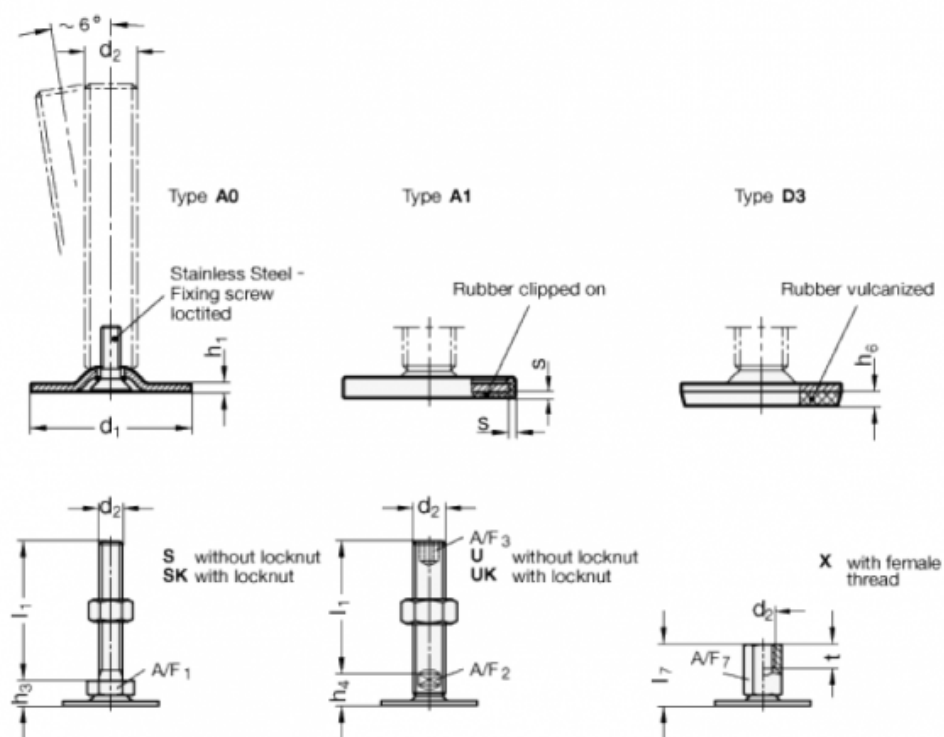

# Data Sheet

Article number: 204060M1280A0SK  
 Description: E+G levelling foot  
 GN 40-60-M12-80-A0-SK  
 Note: SK With nut, External hexagon at the bottom

## Measures

- A/F1 = 17
- d1 = 60
- d2 = M12
- h1 = 2.5
- h3 = 11
- h6 =
- l1 = 80
- s =